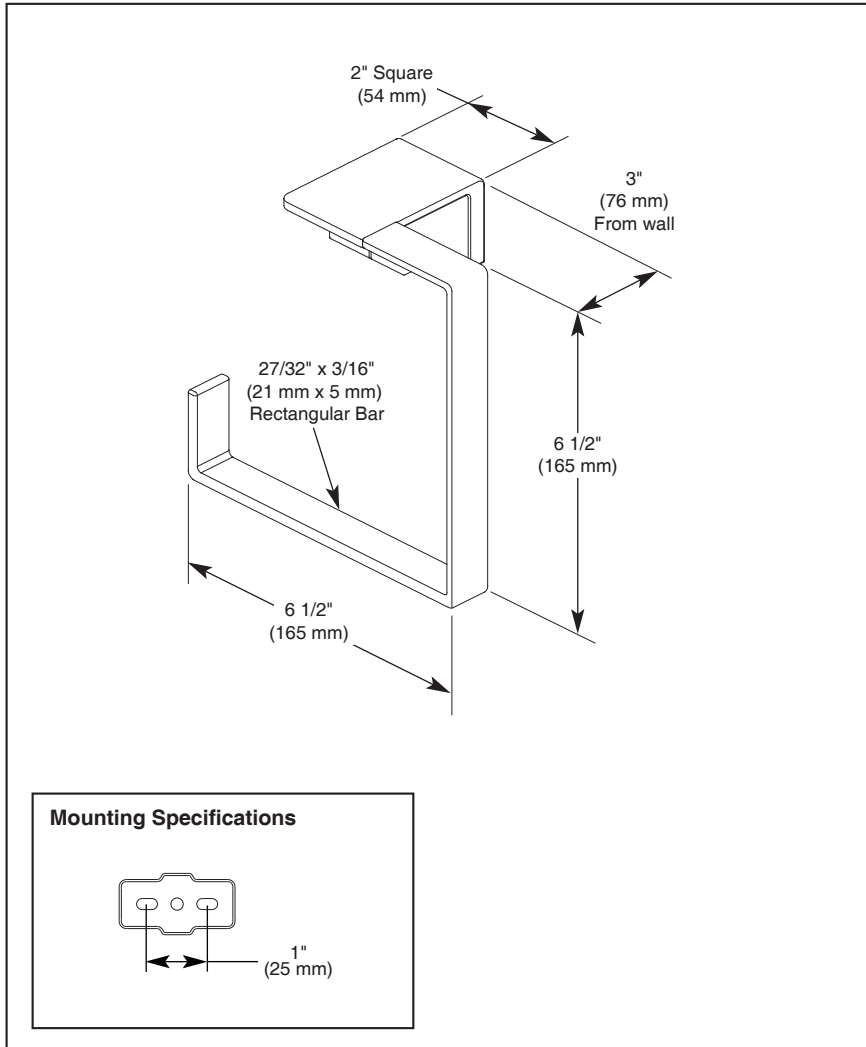

77746▲

Submitted Model No.: _____

Specific Features: _____

▲ Designate proper finish suffix

ACCESSORIES

- Vero™ Bath Collection
- Towel Ring

STANDARD SPECIFICATIONS:

- Wood blocking is preferable behind all wall surfaces. If wood blocking is not available, the following fasteners are suggested: Tile/Masonry-Plastic or lead Anchors Plaster/drywall-Toggle bolts.
- Mounting hardware and mounting instructions included with product.

55 E. 111 Street, Indianapolis, Indiana, 46280
 350 South Edgeware Road,
 ST. Thomas, Ontario, Canada N5P 4C4
 © 2011 Masco Corporation of Indiana

Delta reserves the right (1) to make changes in specifications and materials, and (2) to change or discontinue models, both without notice or obligation. Dimensions are for reference only. See full-line price book or www.specselect.com for finish options and product availability.